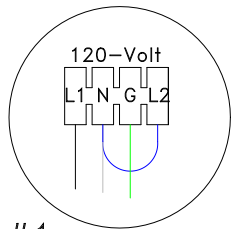

LIGHT (12V)

#1

34-0201D-76 - High-Limit Sensor - 76"

Attach to
Heater
Housing

REV	ECO	CHANGE	DATE	BY
1		DIAGRAM CREATION	5.28.08	MBS
2		MOVED OZONE WIRE TO PROPER POSITION	9.15.09	MBS

LEGEND	
	- 1/4" QUICK CONNECT
	- 1/4" QUICK CONNECT PIGGYBACK
	- FORK CONNECTOR
	- RING CONNECTOR
	- SOCKET CONNECTOR
	- PIN CONNECTOR

HYDRO-QUIP
CORONA, CA (951) 273-7575

Manufacture Notes:

#1 Line 2 and Neutral need to be jumpered for 120V operation.

Drawn GC	Rev 02	Wire Color Code B - Black G - Green Br - Brown Bl - Blue R - Red Y - Violet O - Orange W - White Y - Yellow Gr - Gray
Date	09.15.09	
Diagram No.	6822	