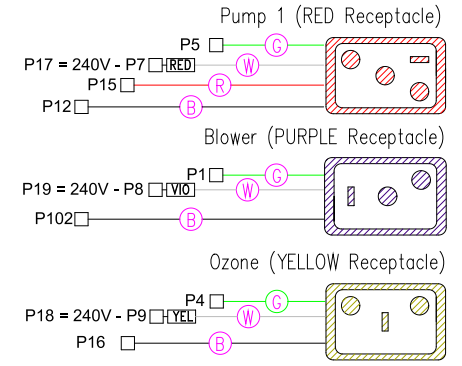

LIGHT (12V)

#1

34-0201D-76 - High-Limit Sensor - 76"

Attach to
Heater
Housing

REV	ECO	CHANGE	DATE	BY
1		DIAGRAM CREATION	5.28.08	MBS
2		MOVED OZONE WIRE TO PROPER POSITION	9.15.09	MBS

LEGEND	
	- 1/4" QUICK CONNECT
	- 1/4" QUICK CONNECT PIGGYBACK
	- FORK CONNECTOR
	- RING CONNECTOR
	- SOCKET CONNECTOR
	- PIN CONNECTOR

HYDRO-QUIP
CORONA, CA (951) 273-7575

Manufacture Notes:

#1 Line 2 and Neutral need to be jumpered for 120V operation.

Drawn GC	Rev 02	Wire Color Code B - Black G - Green Br - Brown Bl - Blue R - Red Y - Violet O - Orange W - White Y - Yellow Gr - Gray
Date	09.15.09	
Diagram No.	6822	