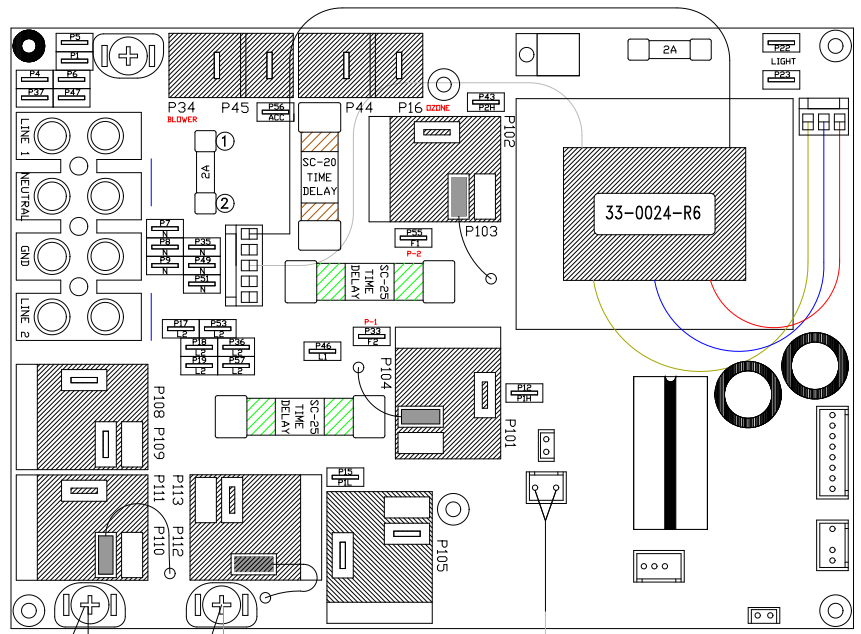

LIGHT (12V)

#1

34-0201D-76 - High-Limit Sensor - 76"

Attach to
Heater
Housing

REV	ECO	CHANGE	DATE	BY
1		DIAGRAM CREATION	5.28.08	MBS
2		MOVED OZONE WIRE TO PROPER POSITION	9.15.09	MBS

LEGEND	
	- 1/4" QUICK CONNECT
	- 1/4" QUICK CONNECT PIGGYBACK
	- FORK CONNECTOR
	- RING CONNECTOR
	- SOCKET CONNECTOR
	- PIN CONNECTOR

HYDRO-QUIP
CORONA, CA (951) 273-7575

Manufacture Notes:

#1 Line 2 and Neutral need to be jumpered for 120V operation.

Drawn GC	Rev 02	Wire Color Code B - Black G - Green Br - Brown Bl - Blue R - Red Y - Violet O - Orange W - White Y - Yellow Gr - Gray
Date	09.15.09	
Diagram No.	6822	