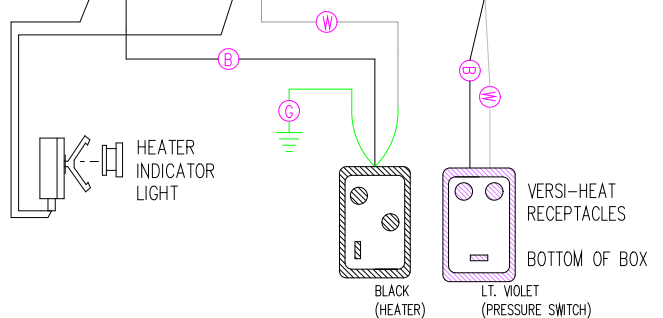

LIGHT (12V)

#1

34-0201D-76 - High-Limit Sensor - 76"

Attach to
Heater
Housing

REV	ECO	CHANGE	DATE	BY
1		DIAGRAM CREATION	5.28.08	MBS
2		MOVED OZONE WIRE TO PROPER POSITION	9.15.09	MBS

LEGEND	
	- 1/4" QUICK CONNECT
	- 1/4" QUICK CONNECT PIGGYBACK
	- FORK CONNECTOR
	- RING CONNECTOR
	- SOCKET CONNECTOR
	- PIN CONNECTOR

HYDRO-QUIP
CORONA, CA (951) 273-7575

Manufacture Notes:

#1 Line 2 and Neutral need to be jumpered for 120V operation.

Drawn GC	Rev 02	Wire Color Code B - Black G - Green Br - Brown Bl - Blue R - Red Y - Violet O - Orange W - White Y - Yellow Gr - Gray
Date	09.15.09	
Diagram No.	6822	