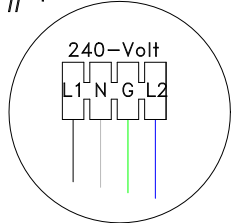

LIGHT (12V)

#1

34-0201D-76 - High-Limit Sensor - 76"

Attach to
Heater
Housing

REV	ECO	CHANGE	DATE	BY
1		DIAGRAM CREATION	5.28.08	MBS
2		MOVED OZONE WIRE TO PROPER POSITION	9.15.09	MBS

LEGEND	
	- 1/4" QUICK CONNECT
	- 1/4" QUICK CONNECT PIGGYBACK
	- FORK CONNECTOR
	- RING CONNECTOR
	- SOCKET CONNECTOR
	- PIN CONNECTOR

HYDRO-QUIP
CORONA, CA (951) 273-7575

Manufacture Notes:

#1 Line 2 and Neutral need to be jumpered for 120V operation.

Drawn GC	Rev 02	Wire Color Code B - Black G - Green Br - Brown Bl - Blue R - Red Y - Violet O - Orange W - White Y - Yellow Gr - Gray
Date	09.15.09	
Diagram No.	6822	